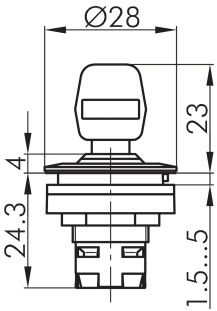

### Key actuator, maintained RRJ55A14

Description: including two keys other lock types on request

Category: Key switches (momentary/maintained)  
 Series: RONTRON-R-JUWEL  
 Panel cut-out: Ø 22.3 mm  
 Protection class: II (protective insulation)  
 Degree of protection: IP65  
 Switching function: maintained action  
 Illumination: no  
 With labelling option: no  
 Front bezel: silver-coloured  
 Shape: round

Legend  
**I= Switching position >=**  
**Spring return O= Key**  
**removable position**