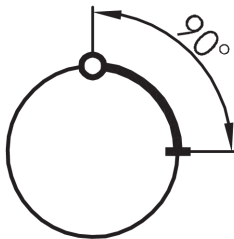

### Key actuator, maintained RRJ55A14

Description: including two keys other lock types on request

Category: Key switches (momentary/maintained)  
 Series: RONTRON-R-JUWEL  
 Panel cut-out: Ø 22.3 mm  
 Protection class: II (protective insulation)  
 Degree of protection: IP65  
 Switching function: maintained action  
 Illumination: no  
 With labelling option: no  
 Front bezel: silver-coloured  
 Shape: round

Legend  
**I= Switching position >=**  
**Spring return O= Key**  
**removable position**