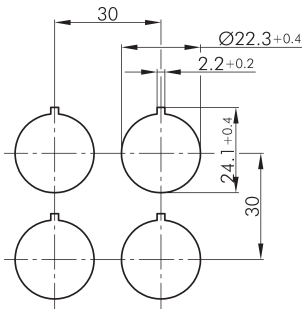

### Key actuator, maintained RRJ55A14

Description: including two keys other lock types on request

Category: Key switches (momentary/maintained)  
 Series: RONTRON-R-JUWEL  
 Panel cut-out: Ø 22.3 mm  
 Protection class: II (protective insulation)  
 Degree of protection: IP65  
 Switching function: maintained action  
 Illumination: no  
 With labelling option: no  
 Front bezel: silver-coloured  
 Shape: round

Legend  
**I= Switching position >=**  
**Spring return O= Key**  
**removable position**